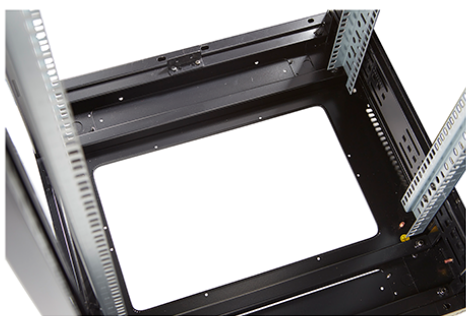

**Product images**

Four-way brush entry roof panel

Quick-slam latch side panels

Swing handle glass front door

Steel rear door

Large base entry

High-density vertical cable management

Environ CR800 42U Rack 800x800mm Glass (F) Steel  
(R) B/Panels F/Mgmt Black