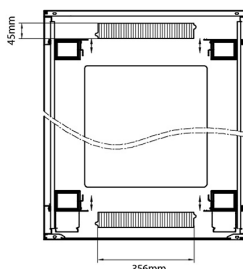

## Standards

Standard	Detail
ANSI/EIA-310-E	Electronic Industries Association standard for horizontal spacing, vertical hole spacing, rack opening and front panel width
BS EN 60297-3-100:2009	Mechanical structures for electronic equipment. Dimensions of mechanical structures of the 482,6 mm (19 in) series. Basic dimensions of front panels, subracks, chassis, racks and cabinets
DIN 41494 Part 1 & 7	Panel Mounting Racks For Electronics Equipments; Racks And Panels, Dimensions; Dimensions of cabinets and suites of racks

## Product drawings

Front

Side

Rear

Roof

Base

### Base Cut Out Dimensions

580 mm Wide  
 by  
 276 mm Deep (600 mm deep rack)  
 476 mm Deep (800 mm deep rack)  
 676 mm Deep (1000 mm deep rack)